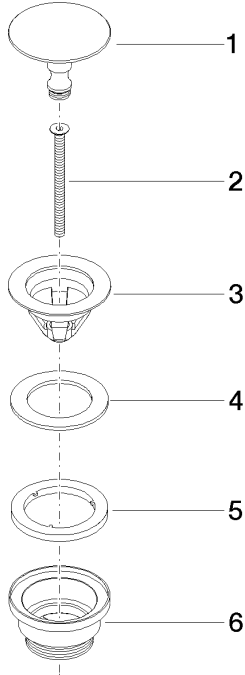

Basin Waste without press-closing 1 1/4" - Brushed Dark Platinum

IMO

10 126 970

Fits: IMO, LULU, MADISON, MEM, TARA,
CL.1, LISSÉ, VAIA, META, CYO

	Brushed Dark Platinum	10 126 970-99
	Chrome	10 126 970-00
	Brushed Platinum	10 126 970-06
	Platinum	10 126 970-08
	Durabross (23kt Gold)	10 126 970-09
	Dark Chrome	10 126 970-19
	Light Gold	10 126 970-26
	Brushed Light Gold	10 126 970-27
	Brushed Durabross (23kt Gold)	10 126 970-28
	Matte Black	10 126 970-33
	Brushed Bronze	10 126 970-42
	Brushed Champagne (22kt Gold)	10 126 970-46
	Champagne (22kt Gold)	10 126 970-47
	Brushed Chrome	10 126 970-93

Basin Waste without press-closing 1 1/4" - Brushed Dark Platinum

IMO

10 126 970

Only suitable for sinks without an overflow.

10 126 970

mm [inches]

10 126 970

Parts for other finishes can be found here: [Chrome](#)

Spare parts list

No.	Item Number	Name	Quantity used	Delivery time
1	09 31 20 097-99	plug	1	30
2	09 30 30 179 90	screw	1	2
3	09 11 01 038-99	cup	1	30
4	09 14 05 061 90	seal	1	2
5	09 14 03 153 90	seal	1	2
6	09 11 10 156-99	connection	1	30