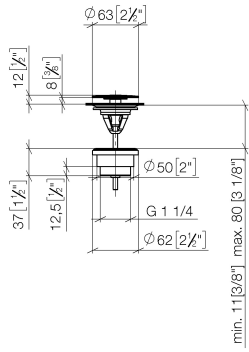

Basin Waste without press-closing 1 1/4" - Brushed Dark Platinum

IMO

10 126 970

Fits: IMO, LULU, MADISON, MEM, TARA,
CL.1, LISSÉ, VAIA, META, CYO

	Brushed Dark Platinum	10 126 970-99
	Chrome	10 126 970-00
	Brushed Platinum	10 126 970-06
	Platinum	10 126 970-08
	Durabross (23kt Gold)	10 126 970-09
	Dark Chrome	10 126 970-19
	Light Gold	10 126 970-26
	Brushed Light Gold	10 126 970-27
	Brushed Durabross (23kt Gold)	10 126 970-28
	Matte Black	10 126 970-33
	Brushed Bronze	10 126 970-42
	Brushed Champagne (22kt Gold)	10 126 970-46
	Champagne (22kt Gold)	10 126 970-47
	Brushed Chrome	10 126 970-93

Basin Waste without press-closing 1 1/4" - Brushed Dark Platinum

IMO

10 126 970

Only suitable for sinks without an overflow.

10 126 970

mm [inches]

10 126 970

Parts for other finishes can be found here: [Chrome](#)

Spare parts list

No.	Item Number	Name	Quantity used	Delivery time
1	09 31 20 097-99	plug	1	30
2	09 30 30 179 90	screw	1	2
3	09 11 01 038-99	cup	1	30
4	09 14 05 061 90	seal	1	2
5	09 14 03 153 90	seal	1	2
6	09 11 10 156-99	connection	1	30